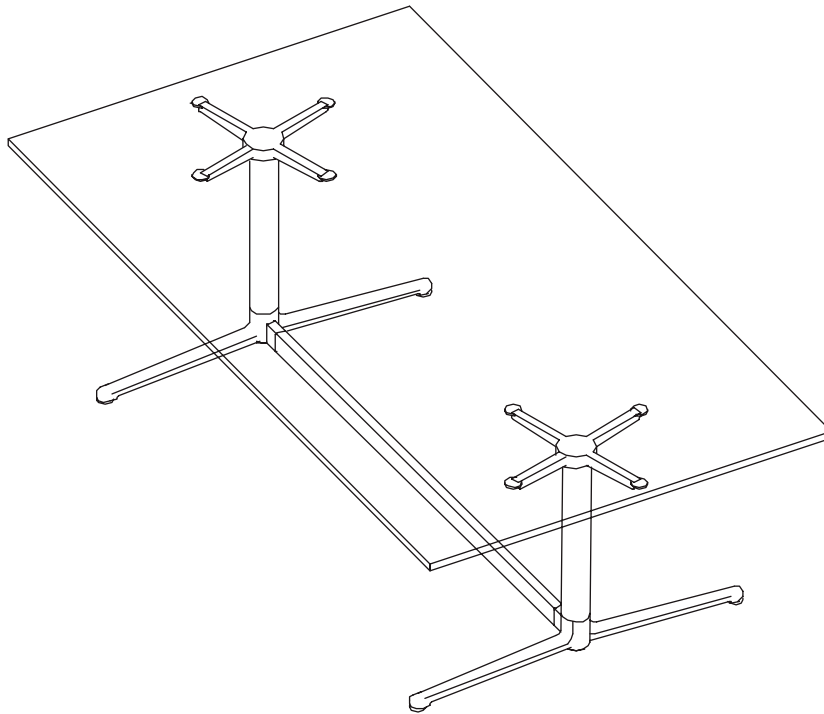

EXO Base 5

CONFERENCE & MEETING TABLES

specifications

Table Height 720mm from top to floor with a 33 mm thick top

Dimensions Base 5 is suitable for 900 -1200mm width tabletops
Length and shape of top to specification
For larger tops use an alternative EXO base

Glides Adjustable - fitted to each leg

Finish Legs - Polished Pressure Die Cast Aluminium
Column - Black Satin Powdercoat
Cross Rail - Black Satin Powdercoat

contact details

For further assistance please contact
eddings + associates